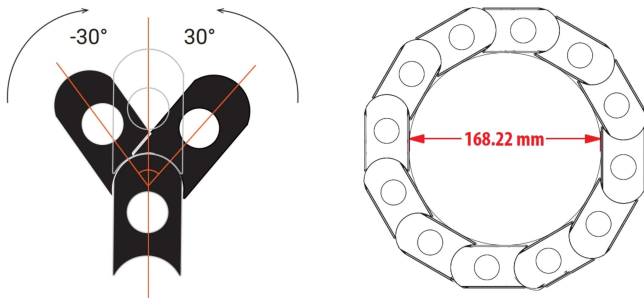

DIMENSIONED DRAWING

POWER DATA

	609001022	609011022
Length	666 mm	1000 mm
Constant voltage/Constant current	CV	
Operating voltage	24 V DC	
Typ. power	24 W	36 W
Lifetime L70	70000 h	

FURTHER DATA

	609001022	609011022
Length	666 mm	1000 mm
Width	39 mm	
Height	29 mm	
Material	aluminium	
Finish	powder-coated	
Color of material	schwarz	
Type of protection	IP 67	
Ambient temperature Ta max	-25 °C ~ 55 °C	
Cable	100 mm Kabel mit Stecker	
Kabel Weiterleitung	100 mm Kabel mit Stecker	
Finish glass	klar/gehärtet	
Weight	1600 gr	2400 gr
Remarks	biegbar 30°	

Hinweis: Die Angaben unter "Leistungsdaten" und "sonstige Daten" gelten für alle jeweiligen Varianten mit derselben Länge .

BEAM ANGLE

10°x15°

15°x40°

30°

BIEGEWINKEL

ACCESSORIES

	609001001	609001002	609001003	609001014
Description	Montagehalterung	Schwenkbarer Halter	Blendschutz Edelstahl	Abschlussendkappe
Material	stainless steel			
Length	57 mm	25 mm	62,7 mm	57 mm
Width	10 mm	28,5 mm	1,5 mm	
Height	3,3 mm	38,7 mm	50,2 mm	
Type of protection				IP 67
Colour	natural tone		schwarz	
Remarks	für Variante flex	für Variante flex/starr	für Variante flex	

	609001010	609001011
Description	Anschlussstecker 2-polig	Anschlussbuchse 2-polig
Length	150 mm	
Type of protection	IP 67	

Montagehalter

Schwenkbarer Halter

CONNECTOR

NOTE

In the case of series-produced items, the dimensions, weights and designs specified in catalogs etc. are subject to standard commercial and reasonable tolerances of series production. These deviations do not constitute a defect. Even minor deviations in size, color and surface as well as technical modifications shall not be considered a defect. Warranted properties shall only apply if they have been confirmed by us in writing.