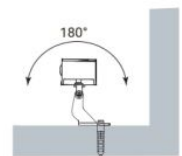

DIMENSIONED DRAWING

POWER DATA

	609001022	609011022
Length	666 mm	1000 mm
Constant voltage/Constant current	CV	
Operating voltage	24 V DC	
Typ. power	24 W	36 W
Lifetime L70	70000 h	

FURTHER DATA

	609001022	609011022
Length	666 mm	1000 mm
Width	39 mm	
Height	29 mm	
Material	aluminium	
Finish	powder-coated	
Color of material	schwarz	
Type of protection	IP 67	
Ambient temperature Ta max	-25 °C ~ 55 °C	
Cable	100 mm Kabel mit Stecker	
Kabel Weiterleitung	100 mm Kabel mit Stecker	
Finish glass	klar/gehärtet	
Weight	1600 gr	2400 gr
Remarks	biegbar 30°	

Hinweis: Die Angaben unter "Leistungsdaten" und "sonstige Daten" gelten für alle jeweiligen Varianten mit derselben Länge .

BEAM ANGLE

10°x15°

15°x40°

30°

BIEGEWINKEL

ACCESSORIES

	609001001	609001002	609001003	609001014
Description	Montagehalterung	Schwenkbarer Halter	Blendschutz Edelstahl	Abschlussendkappe
Material	stainless steel			
Length	57 mm	25 mm	62,7 mm	57 mm
Width	10 mm	28,5 mm	1,5 mm	
Height	3,3 mm	38,7 mm	50,2 mm	
Type of protection				IP 67
Colour	natural tone		schwarz	
Remarks	für Variante flex	für Variante flex/starr	für Variante flex	

	609001010	609001011
Description	Anschlussstecker 2-polig	Anschlussbuchse 2-polig
Length	150 mm	
Type of protection	IP 67	

Montagehalter

Schwenkbarer Halter

CONNECTOR

NOTE

In the case of series-produced items, the dimensions, weights and designs specified in catalogs etc. are subject to standard commercial and reasonable tolerances of series production. These deviations do not constitute a defect. Even minor deviations in size, color and surface as well as technical modifications shall not be considered a defect. Warranted properties shall only apply if they have been confirmed by us in writing.