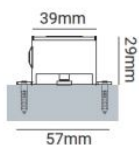

DIMENSIONED DRAWING

POWER DATA

	609001022	609011022
Length	666 mm	1000 mm
Constant voltage/Constant current	CV	
Operating voltage	24 V DC	
Typ. power	24 W	36 W
Lifetime L70	70000 h	

FURTHER DATA

	609001022	609011022
Length	666 mm	1000 mm
Width	39 mm	
Height	29 mm	
Material	aluminium	
Finish	powder-coated	
Color of material	schwarz	
Type of protection	IP 67	
Ambient temperature Ta max	-25 °C ~ 55 °C	
Cable	100 mm Kabel mit Stecker	
Kabel Weiterleitung	100 mm Kabel mit Stecker	
Finish glass	klar/gehärtet	
Weight	1600 gr	2400 gr
Remarks	biegbar 30°	

Hinweis: Die Angaben unter "Leistungsdaten" und "sonstige Daten" gelten für alle jeweiligen Varianten mit derselben Länge .

BEAM ANGLE

10°x15°

15°x40°

30°

BIEGEWINKEL

ACCESSORIES

	609001001	609001002	609001003	609001014
Description	Montagehalterung	Schwenkbarer Halter	Blendschutz Edelstahl	Abschlussendkappe
Material	stainless steel			
Length	57 mm	25 mm	62,7 mm	57 mm
Width	10 mm	28,5 mm	1,5 mm	
Height	3,3 mm	38,7 mm	50,2 mm	
Type of protection				IP 67
Colour	natural tone		schwarz	
Remarks	für Variante flex	für Variante flex/starr	für Variante flex	

	609001010	609001011
Description	Anschlussstecker 2-polig	Anschlussbuchse 2-polig
Length	150 mm	
Type of protection	IP 67	

Montagehalter

Schwenkbarer Halter

CONNECTOR

NOTE

In the case of series-produced items, the dimensions, weights and designs specified in catalogs etc. are subject to standard commercial and reasonable tolerances of series production. These deviations do not constitute a defect. Even minor deviations in size, color and surface as well as technical modifications shall not be considered a defect. Warranted properties shall only apply if they have been confirmed by us in writing.