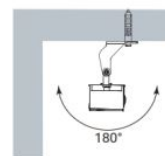

DIMENSIONED DRAWING

POWER DATA

	609001022	609011022
Length	666 mm	1000 mm
Constant voltage/Constant current	CV	
Operating voltage	24 V DC	
Typ. power	24 W	36 W
Lifetime L70	70000 h	

FURTHER DATA

	609001022	609011022
Length	666 mm	1000 mm
Width	39 mm	
Height	29 mm	
Material	aluminium	
Finish	powder-coated	
Color of material	schwarz	
Type of protection	IP 67	
Ambient temperature Ta max	-25 °C ~ 55 °C	
Cable	100 mm Kabel mit Stecker	
Kabel Weiterleitung	100 mm Kabel mit Stecker	
Finish glass	klar/gehärtet	
Weight	1600 gr	2400 gr
Remarks	biegbar 30°	

Hinweis: Die Angaben unter "Leistungsdaten" und "sonstige Daten" gelten für alle jeweiligen Varianten mit derselben Länge .

BEAM ANGLE

10°x15°

15°x40°

30°

BIEGEWINKEL

ACCESSORIES

	609001001	609001002	609001003	609001014
Description	Montagehalterung	Schwenkbarer Halter	Blendschutz Edelstahl	Abschlussendkappe
Material	stainless steel			
Length	57 mm	25 mm	62,7 mm	57 mm
Width	10 mm	28,5 mm	1,5 mm	
Height	3,3 mm	38,7 mm	50,2 mm	
Type of protection				IP 67
Colour	natural tone		schwarz	
Remarks	für Variante flex	für Variante flex/starr	für Variante flex	

	609001010	609001011
Description	Anschlussstecker 2-polig	Anschlussbuchse 2-polig
Length	150 mm	
Type of protection	IP 67	

Montagehalter

Schwenkbarer Halter

CONNECTOR

NOTE

In the case of series-produced items, the dimensions, weights and designs specified in catalogs etc. are subject to standard commercial and reasonable tolerances of series production. These deviations do not constitute a defect. Even minor deviations in size, color and surface as well as technical modifications shall not be considered a defect. Warranted properties shall only apply if they have been confirmed by us in writing.