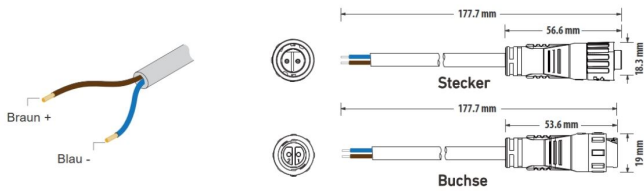

DIMENSIONED DRAWING

POWER DATA

	609001022	609011022
Length	666 mm	1000 mm
Constant voltage/Constant current	CV	
Operating voltage	24 V DC	
Typ. power	24 W	36 W
Lifetime L70	70000 h	

FURTHER DATA

	609001022	609011022
Length	666 mm	1000 mm
Width	39 mm	
Height	29 mm	
Material	aluminium	
Finish	powder-coated	
Color of material	schwarz	
Type of protection	IP 67	
Ambient temperature Ta max	-25 °C ~ 55 °C	
Cable	100 mm Kabel mit Stecker	
Kabel Weiterleitung	100 mm Kabel mit Stecker	
Finish glass	klar/gehärtet	
Weight	1600 gr	2400 gr
Remarks	biegbar 30°	

Hinweis: Die Angaben unter "Leistungsdaten" und "sonstige Daten" gelten für alle jeweiligen Varianten mit derselben Länge .

BEAM ANGLE

10°x15°

15°x40°

30°

BIEGEWINKEL

ACCESSORIES

	609001001	609001002	609001003	609001014
Description	Montagehalterung	Schwenkbarer Halter	Blendschutz Edelstahl	Abschlussendkappe
Material	stainless steel			
Length	57 mm	25 mm	62,7 mm	57 mm
Width	10 mm	28,5 mm	1,5 mm	
Height	3,3 mm	38,7 mm	50,2 mm	
Type of protection				IP 67
Colour	natural tone		schwarz	
Remarks	für Variante flex	für Variante flex/starr	für Variante flex	

	609001010	609001011
Description	Anschlussstecker 2-polig	Anschlussbuchse 2-polig
Length	150 mm	
Type of protection	IP 67	

Montagehalter

Schwenkbarer Halter

CONNECTOR

NOTE

In the case of series-produced items, the dimensions, weights and designs specified in catalogs etc. are subject to standard commercial and reasonable tolerances of series production. These deviations do not constitute a defect. Even minor deviations in size, color and surface as well as technical modifications shall not be considered a defect. Warranted properties shall only apply if they have been confirmed by us in writing.