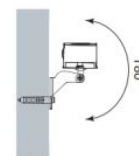

DIMENSIONED DRAWING

POWER DATA

	609001022	609011022
Length	666 mm	1000 mm
Constant voltage/Constant current	CV	
Operating voltage	24 V DC	
Typ. power	24 W	36 W
Lifetime L70	70000 h	

FURTHER DATA

	609001022	609011022
Length	666 mm	1000 mm
Width	39 mm	
Height	29 mm	
Material	aluminium	
Finish	powder-coated	
Color of material	schwarz	
Type of protection	IP 67	
Ambient temperature Ta max	-25 °C ~ 55 °C	
Cable	100 mm Kabel mit Stecker	
Kabel Weiterleitung	100 mm Kabel mit Stecker	
Finish glass	klar/gehärtet	
Weight	1600 gr	2400 gr
Remarks	biegbar 30°	

Hinweis: Die Angaben unter "Leistungsdaten" und "sonstige Daten" gelten für alle jeweiligen Varianten mit derselben Länge .

BEAM ANGLE

10°x15°

15°x40°

30°

BIEGEWINKEL

ACCESSORIES

	609001001	609001002	609001003	609001014
Description	Montagehalterung	Schwenkbarer Halter	Blendschutz Edelstahl	Abschlussendkappe
Material	stainless steel			
Length	57 mm	25 mm	62,7 mm	57 mm
Width	10 mm	28,5 mm	1,5 mm	
Height	3,3 mm	38,7 mm	50,2 mm	
Type of protection				IP 67
Colour	natural tone		schwarz	
Remarks	für Variante flex	für Variante flex/starr	für Variante flex	

	609001010	609001011
Description	Anschlussstecker 2-polig	Anschlussbuchse 2-polig
Length	150 mm	
Type of protection	IP 67	

Montagehalter

Schwenkbarer Halter

CONNECTOR

NOTE

In the case of series-produced items, the dimensions, weights and designs specified in catalogs etc. are subject to standard commercial and reasonable tolerances of series production. These deviations do not constitute a defect. Even minor deviations in size, color and surface as well as technical modifications shall not be considered a defect. Warranted properties shall only apply if they have been confirmed by us in writing.